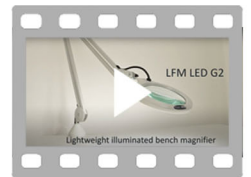

Mantis and Vision LUXO  
Buy a Mantis system and get  
a **FREE LFM G2**  
bench magnifier

Mantis and LFM G2 make the perfect inspection partners with a magnification range from 1.75x to 20x. Ideal for assembly, inspection or any task that requires magnification.

Purchase a complete Vision MANTIS system (head, lens and stand) by Dec. 31/22 and get a **Vision LUXO LFM LED G2 bench magnifier FREE!**

**WATCH MANTIS  
VIDEO**

**WATCH LUXO LFM  
VIDEO**

Contact your Diverse representative today to configure your MANTIS system and get your **free LED magnifier!**

### Terms and Conditions:

Promotion runs from 11/01/2022 to 12/31/2022. Orders must be placed by 11:59pm EST on Saturday 12/31/2022. Geographic limitations may apply. Offer valid in North, Central and South America. Mantis and Vision LUXO promotion applies to sales of complete Mantis systems. A system is defined by a head, stand/stage and lens. The LFM G2 specifications: model LFG028217, 30" arm with 5D magnification.