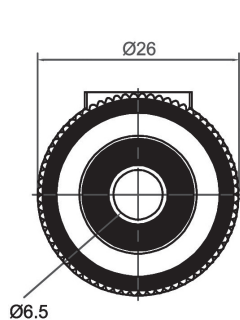

Piezo Buzzer (DC)

CANOPUS

Canopus Part no.	Operating Voltage (VDC)	Rated Voltage (VDC)	Max Rated Current (mA)	Min Sound Output (dBA)	Resonant Frequency (Hz)	Tone Nature	Operating Temperature (°C)	Housing	Weight (g)
CPB2409GC34TW	3 ~ 20	9	10	82 at 30cm	3400 ± 500	Continuous	-20 ~ +65	PBT	4

Canopus Part no.	Operating Voltage (VDC)	Rated Voltage (VDC)	Max Rated Current (mA)	Min Sound Output (dBA)	Resonant Frequency (Hz)	Tone Nature	Operating Temperature (°C)	Housing	Weight (g)
CPB2416HC29NP	3 ~ 20	12	8	85 at 30cm	2900 ± 500	Continuous	-20 ~ +85	Noryl	6