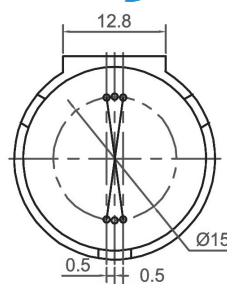

Piezo Buzzer (DC)

CANOPUS

Canopus Part no.	Operating Voltage (VDC)	Rated Voltage (VDC)	Max Rated Current (mA)	Min Sound Output (dBA)	Resonant Frequency (Hz)	Tone Nature	Operating Temperature (°C)	Housing	Weight (g)
CPB2409GC34TW	3 ~ 20	9	10	82 at 30cm	3400 ± 500	Continuous	-20 ~ +65	PBT	4

Canopus Part no.	Operating Voltage (VDC)	Rated Voltage (VDC)	Max Rated Current (mA)	Min Sound Output (dBA)	Resonant Frequency (Hz)	Tone Nature	Operating Temperature (°C)	Housing	Weight (g)
CPB2416HC29NP	3 ~ 20	12	8	85 at 30cm	2900 ± 500	Continuous	-20 ~ +85	Noryl	6