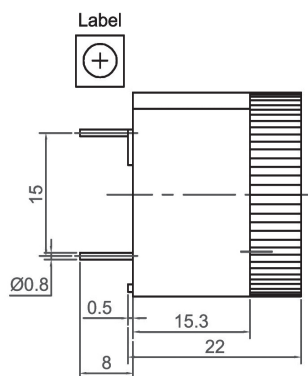

Piezo Buzzer (DC)

CANOPUS

Canopus Part no.	Operating Voltage (VDC)	Rated Voltage (VDC)	Max Rated Current (mA)	Min Sound Output (dBA)	Resonant Frequency (Hz)	Tone Nature	Operating Temperature (°C)	Housing	Weight (g)
CPB2409GC34TW	3 ~ 20	9	10	82 at 30cm	3400 ± 500	Continuous	-20 ~ +65	PBT	4

Canopus Part no.	Operating Voltage (VDC)	Rated Voltage (VDC)	Max Rated Current (mA)	Min Sound Output (dBA)	Resonant Frequency (Hz)	Tone Nature	Operating Temperature (°C)	Housing	Weight (g)
CPB2416HC29NP	3 ~ 20	12	8	85 at 30cm	2900 ± 500	Continuous	-20 ~ +85	Noryl	6

Canopus Part no.	Operating Voltage (VDC)	Rated Voltage (VDC)	Max Rated Current (mA)	Min Sound Output (dBA)	Resonant Frequency (Hz)	Tone Nature	Operating Temperature (°C)	Housing	Weight (g)
CPB2622GC28BP	5 ~ 18	9 / 12	50	98 at 60cm	2800 ± 500	Continuous	-20 ~ +60	ABS	15