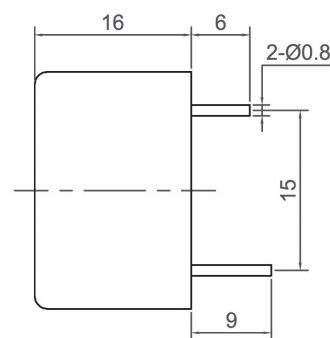

Piezo Buzzer (DC)

CANOPUS

Canopus Part no.	Operating Voltage (VDC)	Rated Voltage (VDC)	Max Rated Current (mA)	Min Sound Output (dBA)	Resonant Frequency (Hz)	Tone Nature	Operating Temperature (°C)	Housing	Weight (g)
CPB2409GC34TW	3 ~ 20	9	10	82 at 30cm	3400 ± 500	Continuous	-20 ~ +65	PBT	4

Canopus Part no.	Operating Voltage (VDC)	Rated Voltage (VDC)	Max Rated Current (mA)	Min Sound Output (dBA)	Resonant Frequency (Hz)	Tone Nature	Operating Temperature (°C)	Housing	Weight (g)
CPB2416HC29NP	3 ~ 20	12	8	85 at 30cm	2900 ± 500	Continuous	-20 ~ +85	Noryl	6

Canopus Part no.	Operating Voltage (VDC)	Rated Voltage (VDC)	Max Rated Current (mA)	Min Sound Output (dBA)	Resonant Frequency (Hz)	Tone Nature	Operating Temperature (°C)	Housing	Weight (g)
CPB2622GC28BP	5 ~ 18	9 / 12	50	98 at 60cm	2800 ± 500	Continuous	-20 ~ +60	ABS	15