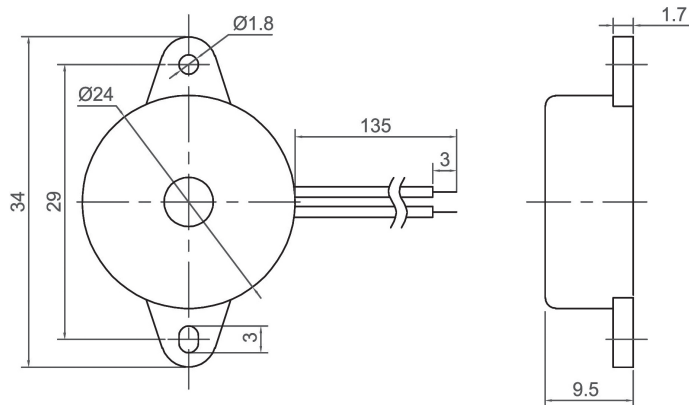

Piezo Buzzer (DC)

CANOPUS

Canopus Part no.	Operating Voltage (VDC)	Rated Voltage (VDC)	Max Rated Current (mA)	Min Sound Output (dBA)	Resonant Frequency (Hz)	Tone Nature	Operating Temperature (°C)	Housing	Weight (g)
CPB2409GC34TW	3 ~ 20	9	10	82 at 30cm	3400 ± 500	Continuous	-20 ~ +65	PBT	4

Canopus Part no.	Operating Voltage (VDC)	Rated Voltage (VDC)	Max Rated Current (mA)	Min Sound Output (dBA)	Resonant Frequency (Hz)	Tone Nature	Operating Temperature (°C)	Housing	Weight (g)
CPB2416HC29NP	3 ~ 20	12	8	85 at 30cm	2900 ± 500	Continuous	-20 ~ +85	Noryl	6

Canopus Part no.	Operating Voltage (VDC)	Rated Voltage (VDC)	Max Rated Current (mA)	Min Sound Output (dBA)	Resonant Frequency (Hz)	Tone Nature	Operating Temperature (°C)	Housing	Weight (g)
CPB2622GC28BP	5 ~ 18	9 / 12	50	98 at 60cm	2800 ± 500	Continuous	-20 ~ +60	ABS	15