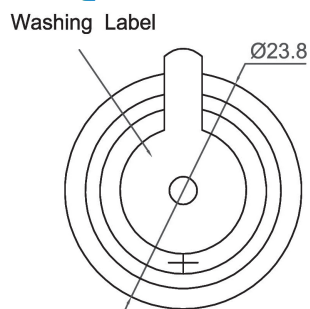

Piezo Buzzer (DC)

CANOPUS

Canopus Part no.	Operating Voltage (VDC)	Rated Voltage (VDC)	Max Rated Current (mA)	Min Sound Output (dBA)	Resonant Frequency (Hz)	Tone Nature	Operating Temperature (°C)	Housing	Weight (g)
CPB2409GC34TW	3 ~ 20	9	10	82 at 30cm	3400 ± 500	Continuous	-20 ~ +65	PBT	4

Canopus Part no.	Operating Voltage (VDC)	Rated Voltage (VDC)	Max Rated Current (mA)	Min Sound Output (dBA)	Resonant Frequency (Hz)	Tone Nature	Operating Temperature (°C)	Housing	Weight (g)
CPB2416HC29NP	3 ~ 20	12	8	85 at 30cm	2900 ± 500	Continuous	-20 ~ +85	Noryl	6