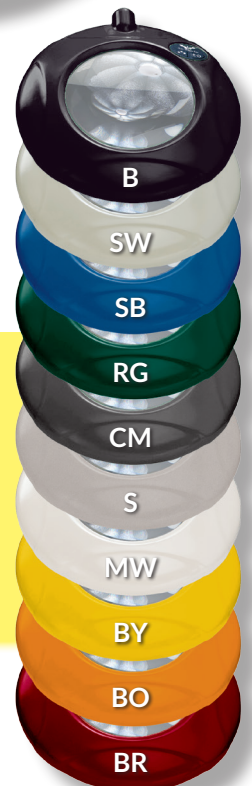

Green-Lite®

LED INSPECTION MAGNIFIERS

The Green-Lite® series from O.C. White is the most energy efficient, highest output and longest lasting line of inspection lighting systems in the world. These exceptionally designed products offer important features & benefits available *only from O.C. White.*

22400

FEATURES:

- Standard 3 Diopter (1.75x) – 4 Diopter (2x) and 5 Diopter (2.25x) options are available for optimum balance of magnification & working distance
- User controlled LED groups shine desired level of light exactly where required
- Superb dimming software via convenient, reliable membrane switch
- Reduced glare, heat and energy consumption
- Precision ground, 5" round optical grade glass
- 6 LEDs standard
- Auto shut off after 4 hours helps prevent energy waste (user activated after purchase)
- Low voltage (15-24V) power supplies are auto-switchable with worldwide approvals
- Innovative 3 axis adjustable swivel arm
- High quality die cast aluminum shades & all metal arm components for ESD safety
- Patented "Elite" arms are slim but have the greatest holding power of any arm of this type in the world
- Faster return on investment
- Lower total cost of ownership
- 5 Year mechanical warranty... **best in the business!**

Color must be specified at time of order

Add Color Code to End of Part Number

*Example:
21400-4-RG*

Green-Lite®

LED INSPECTION MAGNIFIERS

Better by Design

With any world class product, it is no individual detail that reigns supreme. To be the best, every aspect of your product needs to be industry leading. That is O.C. White's philosophy!