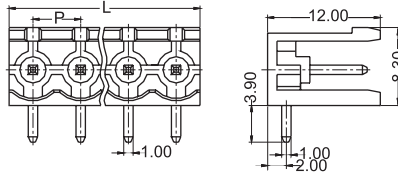

PTB750S-06

Main Color(颜色): Green(绿色)

弯针;两端开口

P=5.00/5.08mm L=PxPoles(位数)

300		
15		
I		
III	III	II
3	2	2
320	320	630
4	4	4
-		
10		
PA		
UL94, V-0		
Brass 黄铜		
Tin Plated 镀锡		
Ø 1.6mm		

Ordering Information 订货数据

Poles	L5.00	L5.08	Packing Quantity	Packing Box	Ordering Parameter
位数	L5.00	L5.08	包装数	包装盒	订购参数
02	10.00	10.16	720	IPB01	PTB750S-06-□-02-3
03	15.00	15.24	480		PTB750S-06-□-03-3
04	20.00	20.32	360		PTB750S-06-□-04-3
05	25.00	25.40	300		PTB750S-06-□-05-3
06	30.00	30.48	240		PTB750S-06-□-06-3
07	35.00	35.56	200		PTB750S-06-□-07-3
08	40.00	40.64	180		PTB750S-06-□-08-3
09	45.00	45.72	150		PTB750S-06-□-09-3
10	50.00	50.80	150		PTB750S-06-□-10-3
11	55.00	55.88	120		PTB750S-06-□-11-3
12	60.00	60.96	120		PTB750S-06-□-12-3
13	65.00	66.04	100		PTB750S-06-□-13-3
14	70.00	71.12	80		PTB750S-06-□-14-3
15	75.00	76.20	80		PTB750S-06-□-15-3
16	80.00	81.28	70		PTB750S-06-□-16-3
17	85.00	86.36	60		PTB750S-06-□-17-3
18	90.00	91.44	60		PTB750S-06-□-18-3
19	95.00	96.52	60		PTB750S-06-□-19-3
20	100.0	101.6	60		PTB750S-06-□-20-3
21	105.0	106.68	60		PTB750S-06-□-21-3
22	110.0	111.76	60		PTB750S-06-□-22-3
23	115.0	116.84	60		PTB750S-06-□-23-3
24	120.0	121.92	60		PTB750S-06-□-24-3