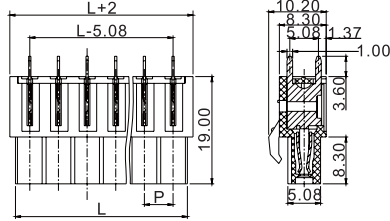

PTB750S-25

Main Color(颜色): Green(绿色)

反向插座;直针

P=5.08mm L=PxPoles(位数)

250
12
I
III III II
3 2 2
320 320 630
4 4 4
-
12
PA
UL94,V-0
Brass 黄铜
Tin Plated 镀锡
Ø1.4mm

Ordering Information 订货数据

Poles 位数	L	Packing Quantity 包装数	Packing Box 包装盒	Ordering Parameter 订购参数
02	5.08	135	IPB01	PTB750S-25-2-02-3
03	10.16			PTB750S-25-2-03-3
04	15.24			PTB750S-25-2-04-3
05	20.32			PTB750S-25-2-05-3
06	25.40			PTB750S-25-2-06-3
07	30.48			PTB750S-25-2-07-3
08	35.56			PTB750S-25-2-08-3
09	40.64			PTB750S-25-2-09-3
10	45.72			PTB750S-25-2-10-3
11	50.80			PTB750S-25-2-11-3
12	55.88			PTB750S-25-2-12-3
13	60.96			PTB750S-25-2-13-3
14	66.04			PTB750S-25-2-14-3
15	71.12			PTB750S-25-2-15-3
16	76.20			PTB750S-25-2-16-3
17	81.28			PTB750S-25-2-17-3
18	86.36			PTB750S-25-2-18-3
19	91.44			PTB750S-25-2-19-3
20	96.52			PTB750S-25-2-20-3
21	101.60			PTB750S-25-2-21-3
22	106.68			PTB750S-25-2-22-3
23	111.76			PTB750S-25-2-23-3
24	116.84			PTB750S-25-2-24-3