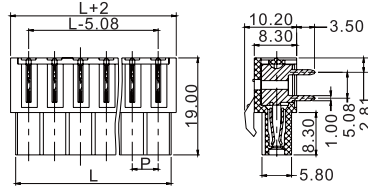

# PTB750S-24

Main Color(颜色): Green(绿色)

反向插座;弯针

P=5.08mm L=PxPoles(位数)

250		
12		
I		
III	III	II
3	2	2
320	320	630
4	4	4
-		
12		
PA		
UL94,V-0		
Brass 黄铜		
Tin Plated 镀锡		
Ø 1.9mm		

## Ordering Information 订货数据

Poles 位数	L L	Packing Quantity 包装数	Packing Box 包装盒	Ordering Parameter 订购参数
02	5.08		IPB01	PTB750S-24-2-02-3
03	10.16			PTB750S-24-2-03-3
04	15.24			PTB750S-24-2-04-3
05	20.32			PTB750S-24-2-05-3
06	25.40			PTB750S-24-2-06-3
07	30.48			PTB750S-24-2-07-3
08	35.56			PTB750S-24-2-08-3
09	40.64			PTB750S-24-2-09-3
10	45.72			PTB750S-24-2-10-3
11	50.80			PTB750S-24-2-11-3
12	55.88			PTB750S-24-2-12-3
13	60.96			PTB750S-24-2-13-3
14	66.04			PTB750S-24-2-14-3
15	71.12			PTB750S-24-2-15-3
16	76.20			PTB750S-24-2-16-3
17	81.28			PTB750S-24-2-17-3
18	86.36			PTB750S-24-2-18-3
19	91.44			PTB750S-24-2-19-3
20	96.52			PTB750S-24-2-20-3
21	101.60			PTB750S-24-2-21-3
22	106.68			PTB750S-24-2-22-3
23	111.76			PTB750S-24-2-23-3
24	116.84			PTB750S-24-2-24-3