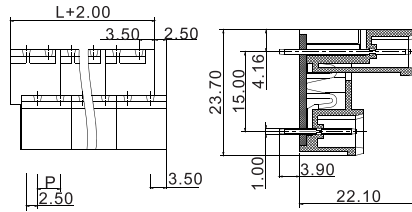

PTB750S-17

Main Color(颜色): Green(绿色)

直针; 2, 3位拼接; 两端封口

P=5.00/5.08mm L=PxPoles(位数)

300		
15		
III		
3	2	2
320	320	630
4	4	4
-		
15		
PA		
UL94,V-0		
Brass 黄铜		
Tin Plated 镀锡		
Ø1.4mm		

Ordering Information 订货数据

Poles	L5.00	L5.08	Packing Quantity	Packing Box	Ordering Parameter
位数	L5.00	L5.08	包装数	包装盒	订购参数
02	10.00	10.16	720	IPB01	PTB750S-17-02-3
03	15.00	15.24	480		PTB750S-17-03-3
04	20.00	20.32	360		PTB750S-17-04-3
05	25.00	25.40	300		PTB750S-17-05-3
06	30.00	30.48	240		PTB750S-17-06-3
07	35.00	35.56	200		PTB750S-17-07-3
08	40.00	40.64	180		PTB750S-17-08-3
09	45.00	45.72	150		PTB750S-17-09-3
10	50.00	50.80	150		PTB750S-17-10-3
11	55.00	55.88	120		PTB750S-17-11-3
12	60.00	60.96	120		PTB750S-17-12-3
13	65.00	66.04	100		PTB750S-17-13-3
14	70.00	71.12	80		PTB750S-17-14-3
15	75.00	76.20	80		PTB750S-17-15-3
16	80.00	81.28	70		PTB750S-17-16-3
17	85.00	86.36	60		PTB750S-17-17-3
18	90.00	91.44	60		PTB750S-17-18-3
19	95.00	96.52	60		PTB750S-17-19-3
20	100.0	101.6	60		PTB750S-17-20-3
21	105.0	106.68	60		PTB750S-17-21-3
22	110.0	111.76	60		PTB750S-17-22-3
23	115.0	116.84	60		PTB750S-17-23-3
24	120.0	121.92	60		PTB750S-17-24-3